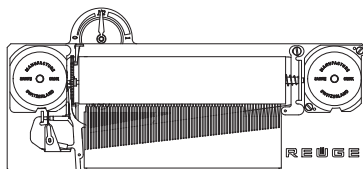

FINISHINGS

Include polishing, sand-blasting,
circular and vertical satin finishings

DIMENSIONS

265 x 370 x 105 mm

WINDING

Manual with a single key

REUGE MUSIC BOX

DUET CLASSIC REFERENCE 50.6556/101